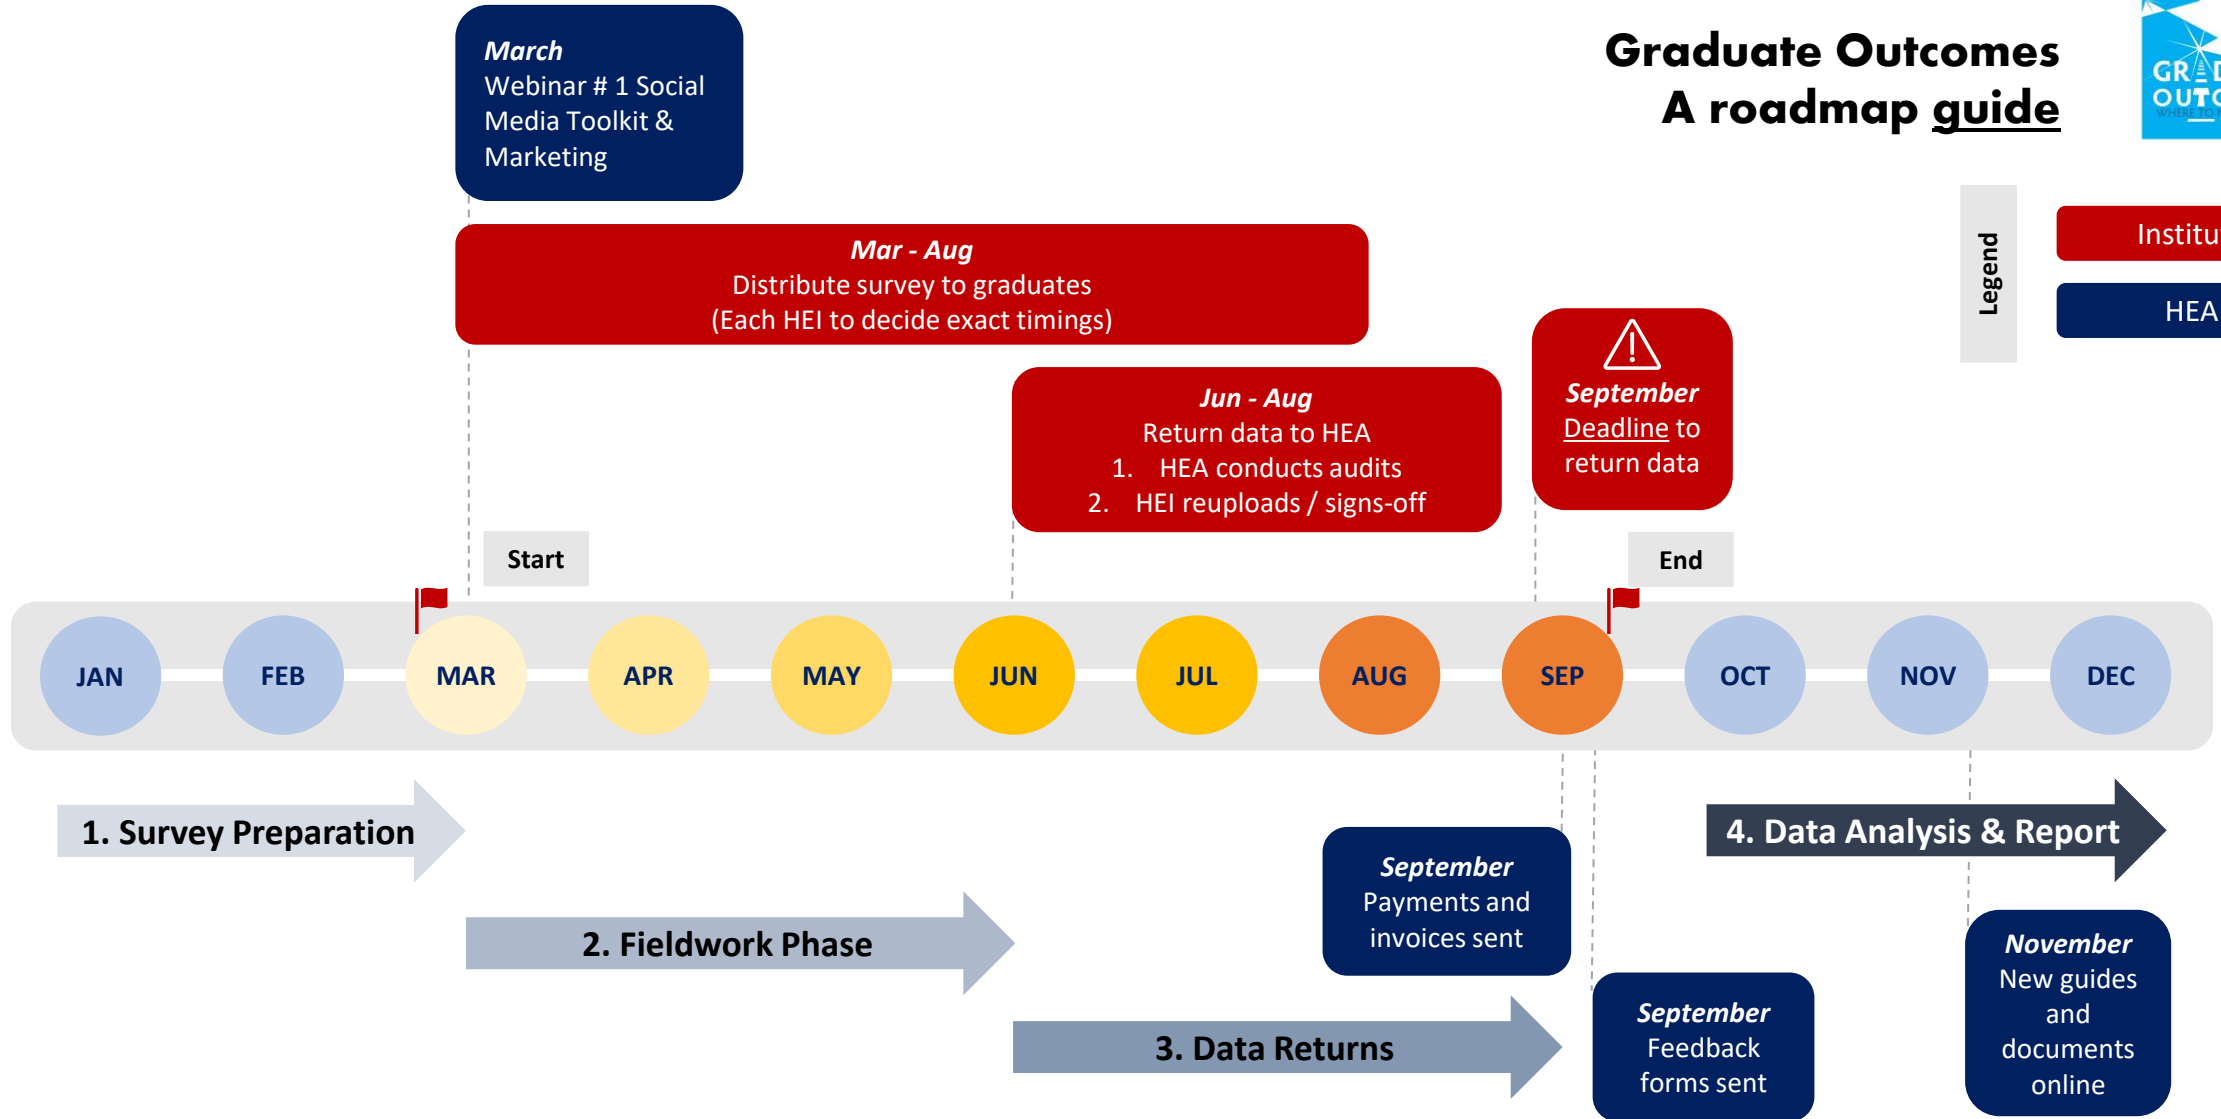

# Graduate Outcomes A roadmap guide

**Legend**

- Institute (Red box)
- HEA (Blue box)

# Graduate Outcomes A roadmap guide